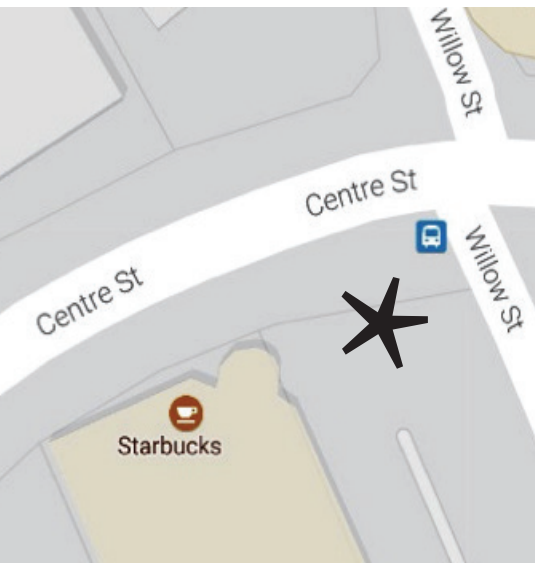

# JOIN US **JUNE 11TH** TO MAKE AN IMPACT IN **WEST ROXBURY**

2 TO 4PM @ ROCHE BROS. LOT NEXT TO STARBUCKS

BRING YOUR BEST WALKING SHOES,  
FRIENDS, BABY STROLLER AND DOG

THIS EVENT WILL INCLUDE  
A DISCUSSIONS & SURVEY ON  
TRAFFIC, SAFETY, MAKING THE  
DISTRICT MORE ATTRACTIVE.